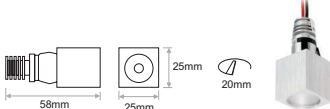

*Other colours available upon request.
**Adjustable intensity with ELECTRON dimmable constant current LED drivers.

CUBIC