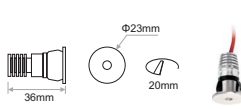

CUBIC / EYE / EYE SQUARE

- Decorative small sized downlights.
- Luminaire body: aluminium.
- 3 SDCM
- L90/B10 50000h

Lighting management options:
On-Off/DALI/0..10V/1..10V/DMX512/PHASE CUT/IR/RF/PUSH BUTTON/Bluetooth

Code	Model	No.LED	CCT*	Watt / Current**	Dimensions	Beam Angle	Finish	
ALI.216 ALI.217	CUBIC	1	3000K 5600K	1W / 350mA	25x25x58mm	30°	Aluminium MAT	Dimmable
ALI.218 ALI.219	EYE		3000K 5600K		Φ23x36mm	120°	Nickel Mat	
ALI.220 ALI.221	EYE SQUARE		3000K 5600K		23x23x36mm	120°	Nickel Mat	

*Other colours available upon request.
**Adjustable intensity with ELECTRON dimmable constant current LED drivers.

EYE